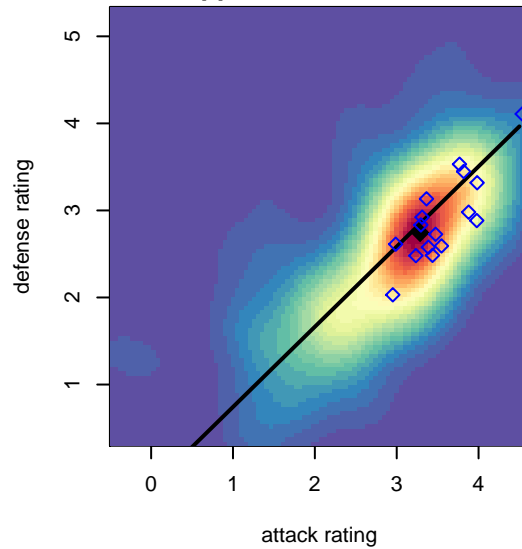

# FPSC Fury Black B99

Franklin Pierce SC  
 Tacoma, WA  
 B99 total strength=1670  
 attack=26.73 defense=15.54  
 fall league = PSPL WNPL U19  
 notes= Henry 2015

alt names used:  
 FPSC Fury B99 Black  
 FPSC FURY B99 BLACK (WA)  
 FPSC Fury B99 Black  
 FPSC FURY B99 BLACK (WA)  
 FPSC Fury B99 Black  
 FPSC Fury B99 Black

**attack and defense variance (black dot)  
relative to other teams  
and top 10 in region**

**attack and defense rating  
relative to others at age  
and all opponents in last 13 months**

**Performance relative to 13 month average**