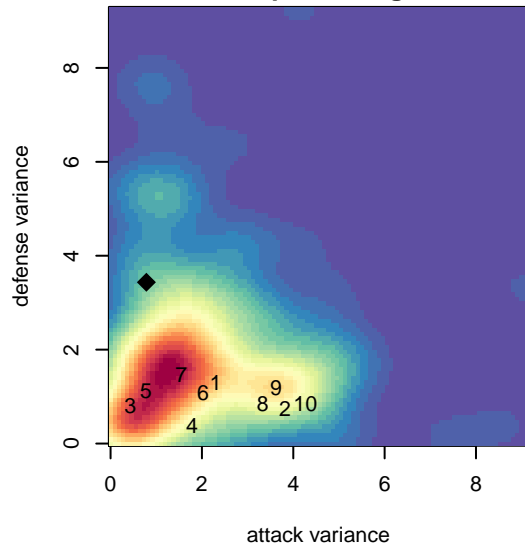

# FPSC Fury Black B99

Franklin Pierce SC  
 Tacoma, WA  
 B99 total strength=1670  
 attack=26.73 defense=15.54  
 fall league = PSPL WNPL U19  
 notes= Henry 2015

alt names used:  
 FPSC Fury B99 Black  
 FPSC FURY B99 BLACK (WA)  
 FPSC Fury B99 Black  
 FPSC FURY B99 BLACK (WA)  
 FPSC Fury B99 Black  
 FPSC Fury B99 Black

**attack and defense variance (black dot)  
relative to other teams  
and top 10 in region**

**attack and defense rating  
relative to others at age  
and all opponents in last 13 months**

**Performance relative to 13 month average**