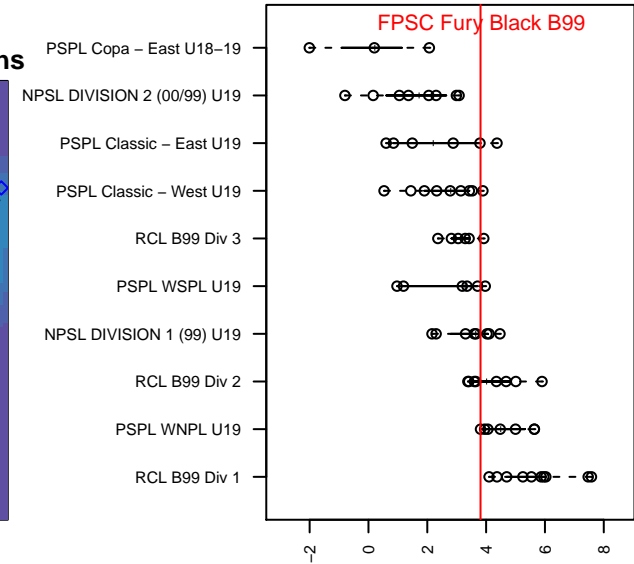

# FPSC Fury Black B99

Franklin Pierce SC  
 Tacoma, WA  
 B99 total strength=1670  
 attack=26.73 defense=15.54  
 fall league = PSPL WNPL U19  
 notes= Henry 2015

alt names used:  
 FPSC Fury B99 Black  
 FPSC FURY B99 BLACK (WA)  
 FPSC Fury B99 Black  
 FPSC FURY B99 BLACK (WA)  
 FPSC Fury B99 Black  
 FPSC Fury B99 Black

**attack and defense variance (black dot)  
relative to other teams  
and top 10 in region**

**attack and defense rating  
relative to others at age  
and all opponents in last 13 months**

**Performance relative to 13 month average**