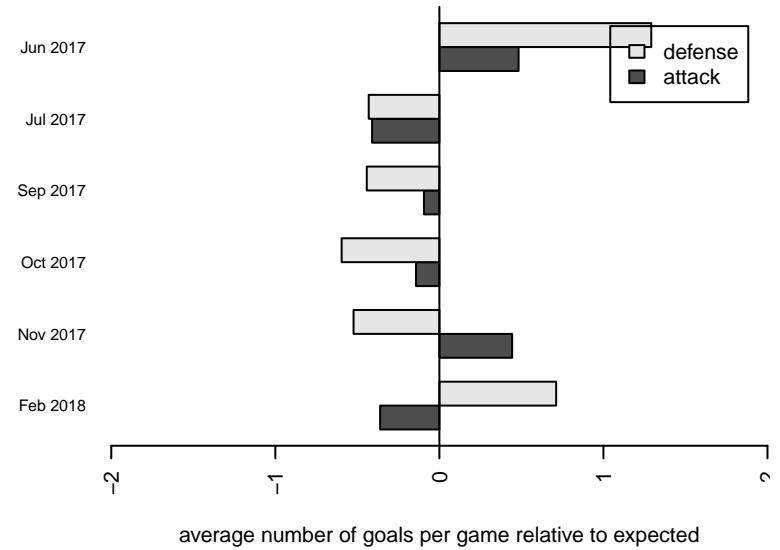

Performance relative to 13 month average