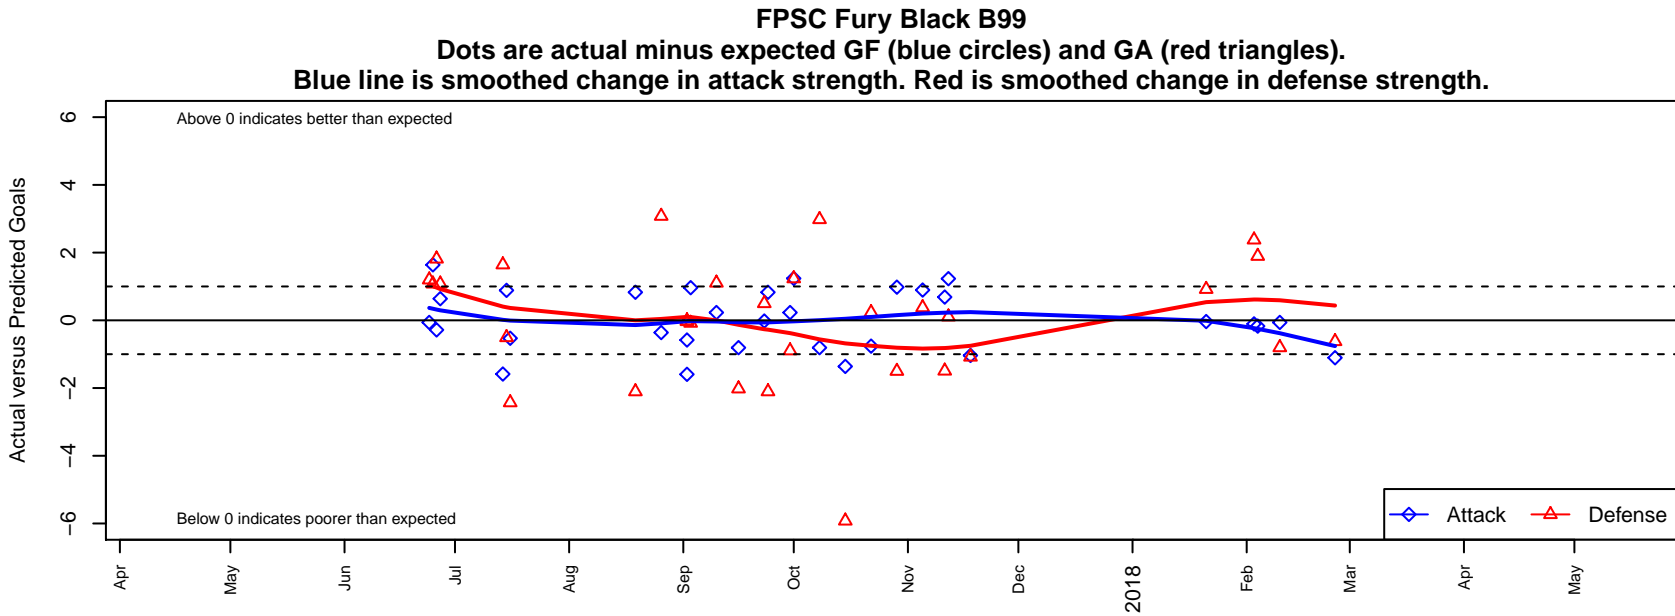

# FPSC Fury Black B99

Franklin Pierce SC  
 Tacoma, WA  
 B99 total strength=1670  
 attack=26.73 defense=15.54  
 fall league = PSPL WNPL U19  
 notes= Henry 2015

alt names used:  
 FPSC Fury B99 Black  
 FPSC FURY B99 BLACK (WA)  
 FPSC Fury B99 Black  
 FPSC FURY B99 BLACK (WA)  
 FPSC Fury B99 Black  
 FPSC Fury B99 Black

**attack and defense variance (black dot)  
relative to other teams  
and top 10 in region**

**attack and defense rating  
relative to others at age  
and all opponents in last 13 months**

**Performance relative to 13 month average**